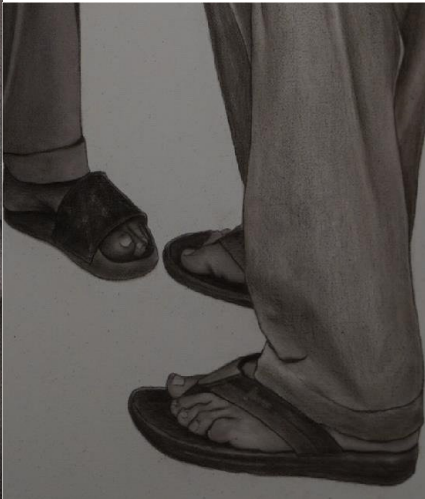

- Ahsan
- Untitled
- Charcoal + Emulsion on canvas
- 24 x 24 inches
- Available

- Ahsan
- On the Way
- Charcoal + Emulsion on canvas
- 48 x 48 inches
- Available

- Ahsan
- The Sitting
- Charcoal + Emulsion on canvas
- 48 x 84 inches
- Available

- Ahsan
- The Corner
- Charcoal + Emulsion on canvas
- 36 x 60 inches
- Available

- Ahsan
- Ibn-e unique
- Charcoal + Emulsion on canvas
- 60 x 36 inches
- Available

- Ahsan
- The Silent Scream
- Charcoal + Emulsion on canvas
- 60 x 36 inches
- Available