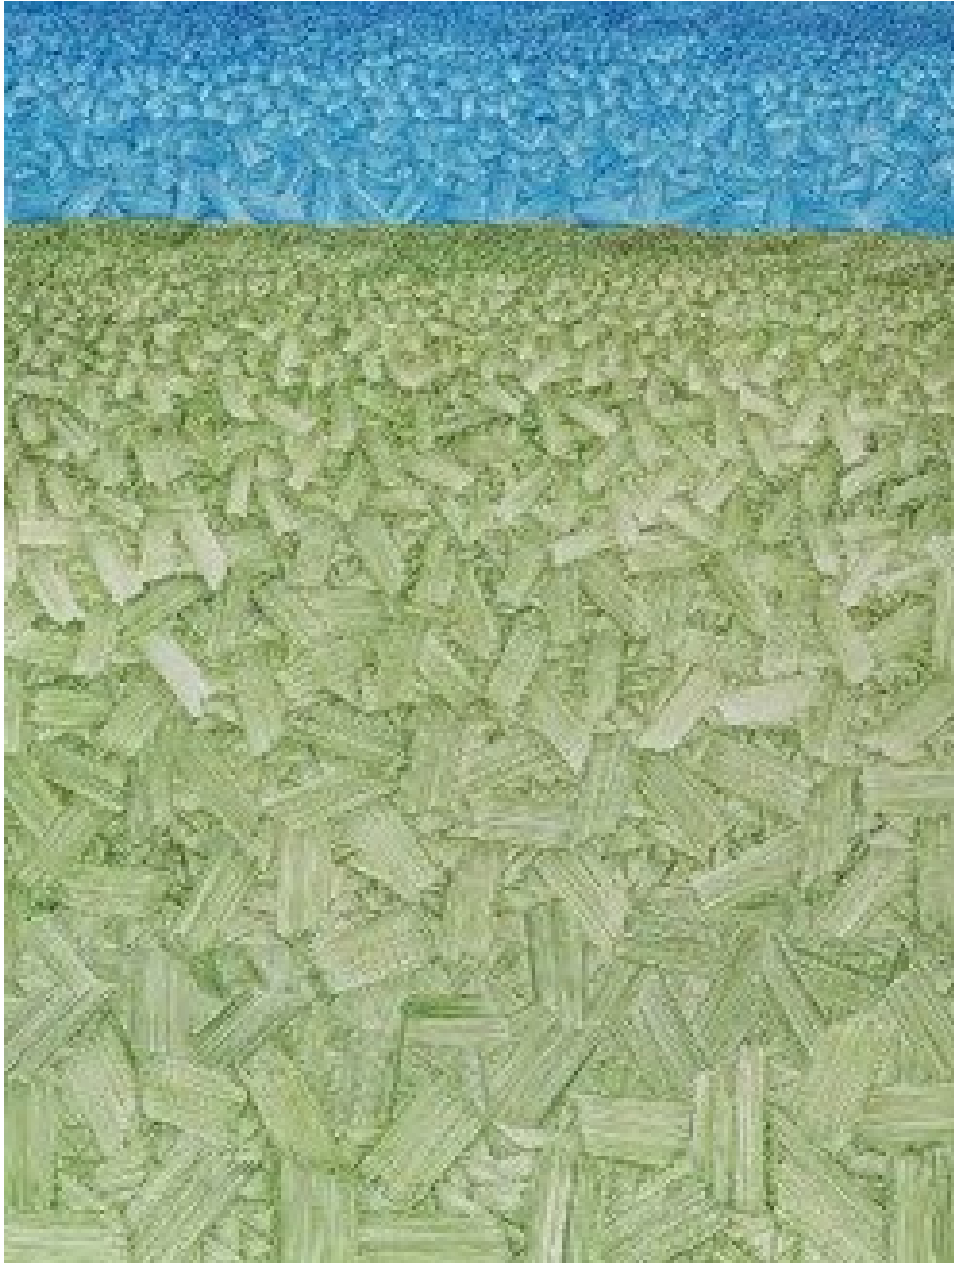

the
art
room.

For more information:

- ☎ +92 321 8627292
- ✉ info@theartroompk.com
- 🌐 theartroompk.com

📍 Karachi, Pakistan
🕒 Mon - Sat | 11:00am - 9:00pm

- Khurram Gillani
- The poem in motion
- Natural pigments, Acrylic paint on canvas
- 22 x 30 Inches
- Available

- Khurram Gillani
- Rhythm of An unsaid Word
- Natural pigments, Acrylic paint on canvas
- 48 x 60 Inches
- Available

- Khurram Gillani
- Earth Meet Sky
- Inks on wasli
- 14 x 11 Inches
- Available

- Khurram Gillani
- Earth Meet Sky
- Inks on wasli
- 14 x 11 Inches
- Available

- Khurram Gillani
- Earth Meet Sky
- Inks on wasli
- 14 x 11 Inches
- Available

- Khurram Gillani
- Elegy of Transience
- Inks on wasli
- 21 x 30 Inches
- Available

- Khurram Gillani
- In Between
- Inks on wasli
- 7 x 11 Inches
- Available