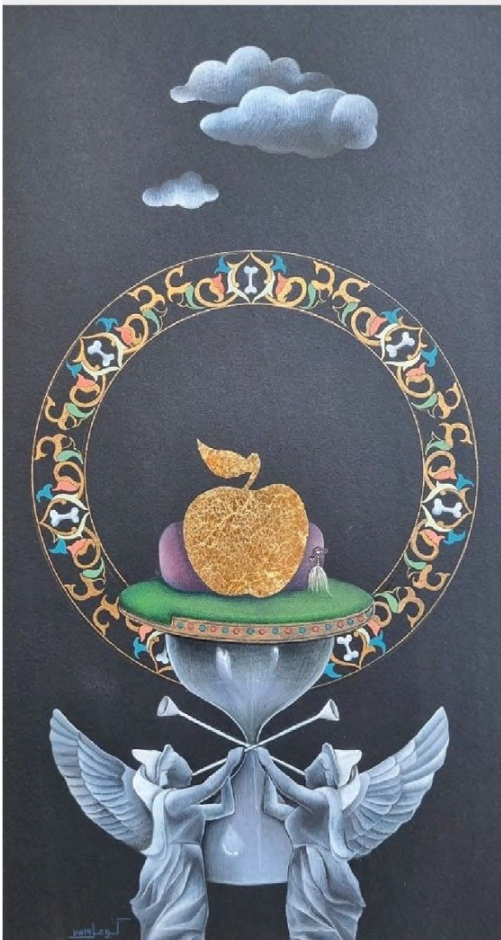

the  
art  
room.

**For more information:**

- ☎ +92 321 8627292
- ✉ info@theartroompk.com
- 🌐 theartroompk.com

📍 Karachi, Pakistan  
🕒 Mon - Sat | 11:00am - 9:00pm

- Komal Shahid Khan
- Encircle
- Medium:Gouache & Gold pigment  
on Wasli
- 8.5 x 15.5 inches
- Available

- Komal Shahid Khan
- The Illuminated Absence
- Medium:Gouache & Gold pigment  
on Wasli
- 8.5 x 15.5 inches
- Available

- Komal Shahid Khan
- Temptation
- Medium: Gouache and Gold pigment on wasli
- 8.5 x 15.5 inches
- Available

- Komal Shahid Khan
- The Gilded Fool
- Medium: Gouache and Gold pigment on wasli
- 18 x 13.5 inches
- Available

- Komal Shahid Khan
- Fool's Horizon
- Medium: Gouache and Gold pigment on wasli
- 19 x 11.5 inches
- Available

- Komal Shahid Khan
- Buoyed
- Medium: Gouache and Gold pigment on wasli
- 12 x 18 inches
- Available

- Komal Shahid Khan
- The Royal Satire
- Medium: Gouache and Gold pigment on wasli
- 16 x 23 inches
- Available