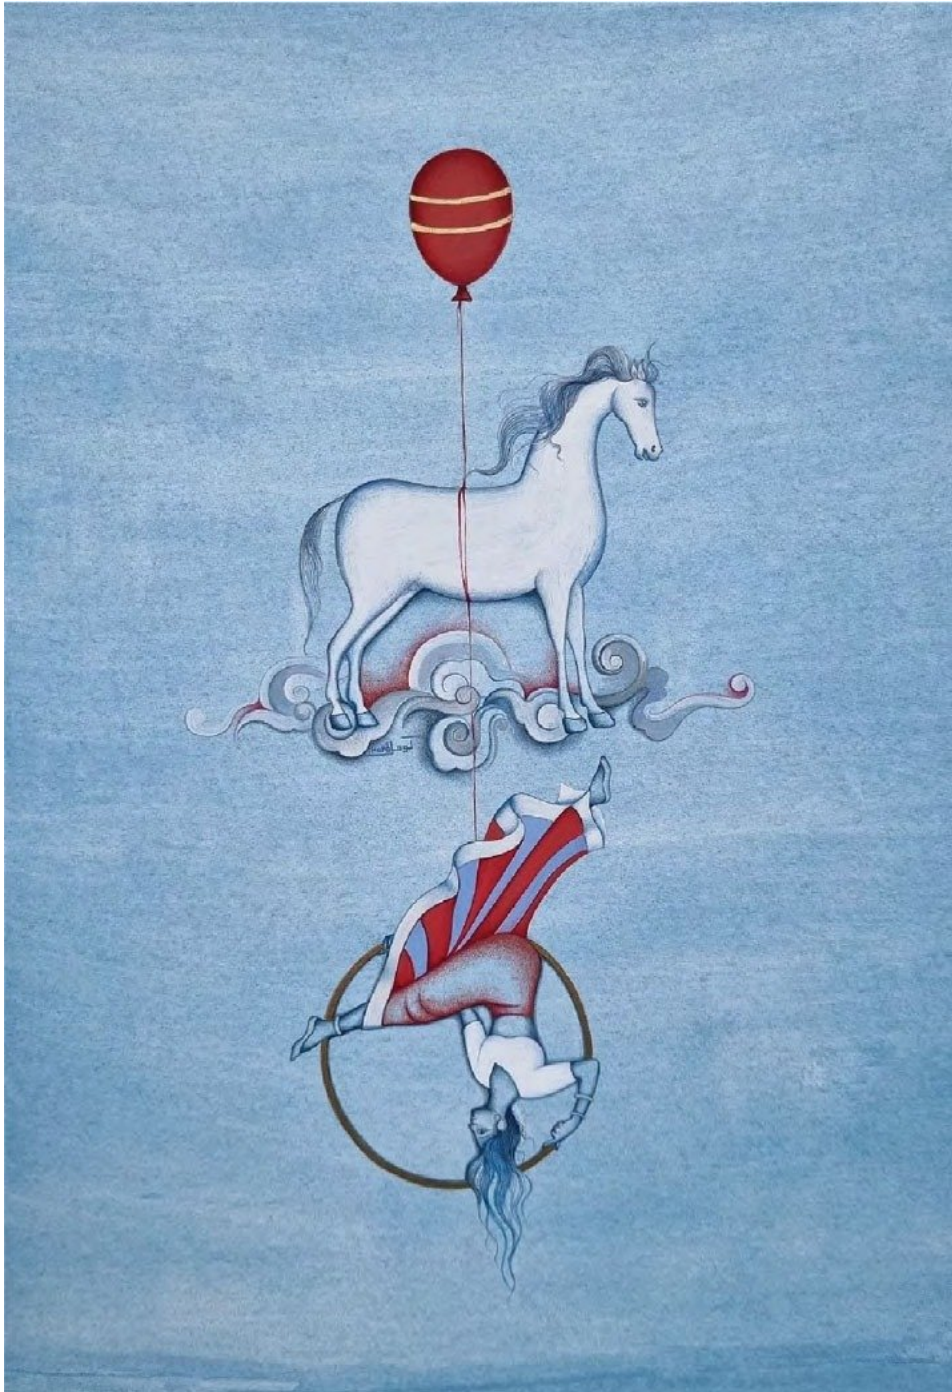

the
art
room.

For more information:

- ☎ +92 321 8627292
- ✉ info@theartroompk.com
- 🌐 theartroompk.com

📍 Karachi, Pakistan
🕒 Mon - Sat | 11:00am - 9:00pm

- Komal Shahid Khan
- Encircle
- Medium: Gouache & Gold pigment on Wasli
- 8.5 x 15.5 inches
- Available

- Komal Shahid Khan
- The Illuminated Absence
- Medium: Gouache & Gold pigment on Wasli
- 8.5 x 15.5 inches
- Available

- Komal Shahid Khan
- Temptation
- Medium: Gouache and Gold pigment on wasli
- 8.5 x 15.5 inches
- Available

- Komal Shahid Khan
- The Gilded Fool
- Medium: Gouache and Gold pigment on wasli
- 18 x 13.5 inches
- Available

- Komal Shahid Khan
- Fool's Horizon
- Medium: Gouache and Gold pigment on wasli
- 19 x 11.5 inches
- Available

- Komal Shahid Khan
- Buoyed
- Medium: Gouache and Gold pigment on wasli
- 12 x 18 inches
- Available

- Komal Shahid Khan
- The Royal Satire
- Medium: Gouache and Gold pigment on wasli
- 16 x 23 inches
- Available