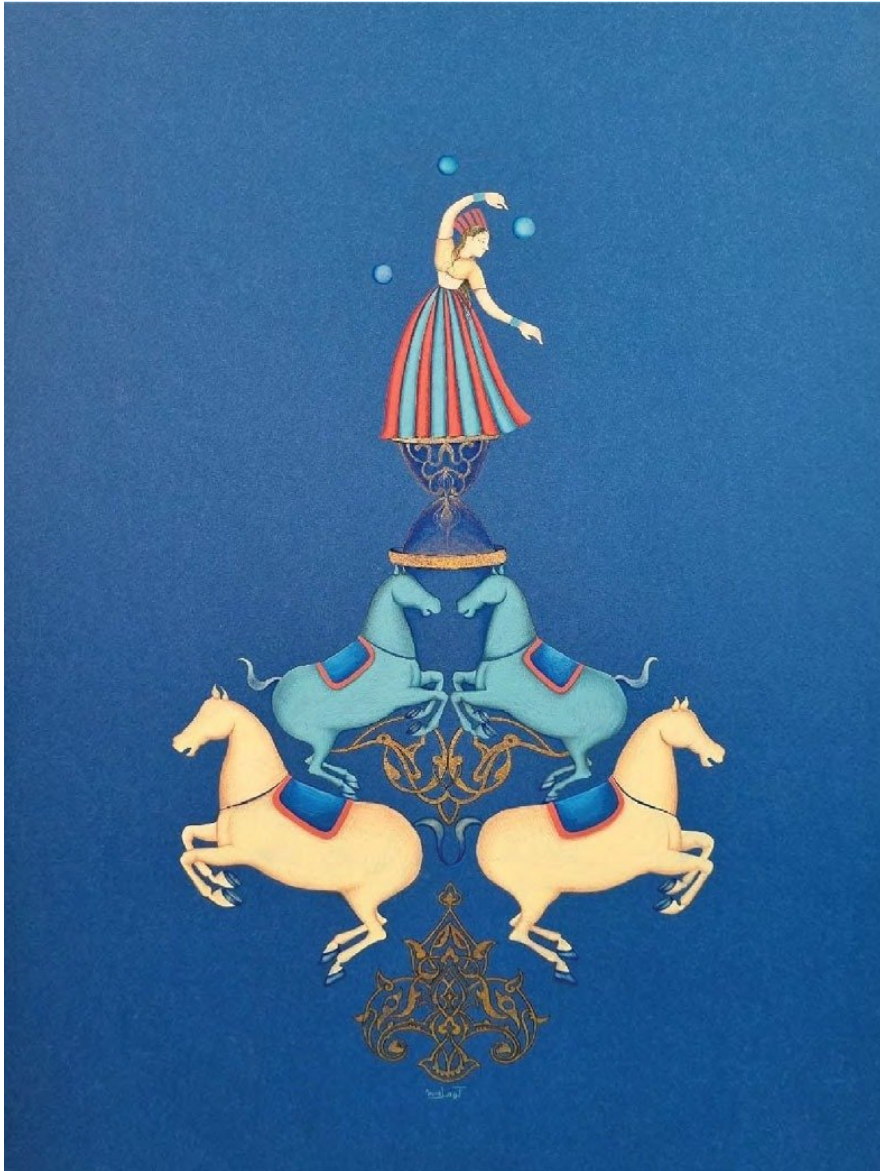

the  
art  
room.

**For more information:**

- ☎ +92 321 8627292
- ✉ info@theartroompk.com
- 🌐 theartroompk.com

📍 Karachi, Pakistan  
🕒 Mon - Sat | 11:00am - 9:00pm

- Komal Shahid Khan
- Encircle
- Medium:Gouache & Gold pigment  
on Wasli
- 8.5 x 15.5 inches
- Available

- Komal Shahid Khan
- The Illuminated Absence
- Medium:Gouache & Gold pigment  
on Wasli
- 8.5 x 15.5 inches
- Available

- Komal Shahid Khan
- Temptation
- Medium: Gouache and Gold pigment on wasli
- 8.5 x 15.5 inches
- Available

- Komal Shahid Khan
- The Gilded Fool
- Medium: Gouache and Gold pigment on wasli
- 18 x 13.5 inches
- Available

- Komal Shahid Khan
- Fool's Horizon
- Medium: Gouache and Gold pigment on wasli
- 19 x 11.5 inches
- Available

- Komal Shahid Khan
- Buoyed
- Medium: Gouache and Gold pigment on wasli
- 12 x 18 inches
- Available

- Komal Shahid Khan
- The Royal Satire
- Medium: Gouache and Gold pigment on wasli
- 16 x 23 inches
- Available