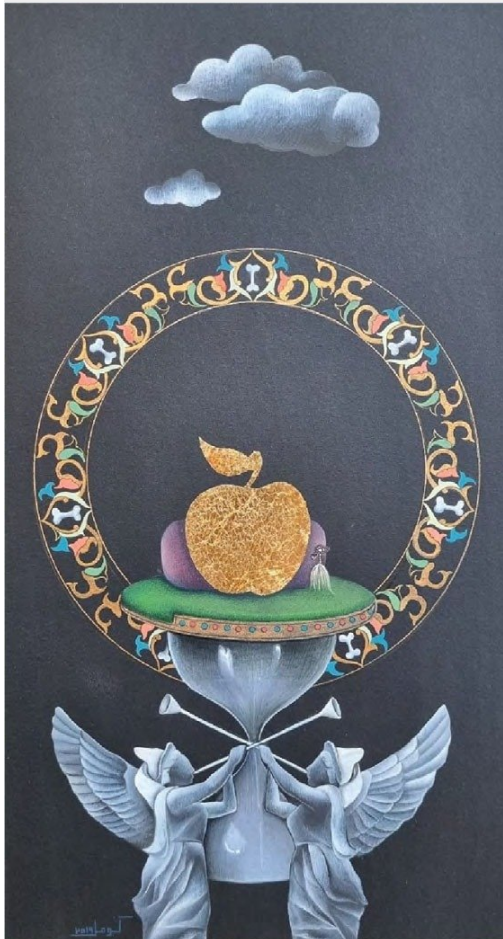

the
art
room.

For more information:

- ☎ +92 321 8627292
- ✉ info@theartroompk.com
- 🌐 theartroompk.com

📍 Karachi, Pakistan
🕒 Mon - Sat | 11:00am - 9:00pm

- Komal Shahid Khan
- Encircle
- Medium: Gouache & Gold pigment on Wasli
- 8.5 x 15.5 inches
- Available

- Komal Shahid Khan
- The Illuminated Absence
- Medium: Gouache & Gold pigment on Wasli
- 8.5 x 15.5 inches
- Available

- Komal Shahid Khan
- Temptation
- Medium: Gouache and Gold pigment on wasli
- 8.5 x 15.5 inches
- Available

- Komal Shahid Khan
- The Gilded Fool
- Medium: Gouache and Gold pigment on wasli
- 18 x 13.5 inches
- Available

- Komal Shahid Khan
- Fool's Horizon
- Medium: Gouache and Gold pigment on wasli
- 19 x 11.5 inches
- Available

- Komal Shahid Khan
- Buoyed
- Medium: Gouache and Gold pigment on wasli
- 12 x 18 inches
- Available

- Komal Shahid Khan
- The Royal Satire
- Medium: Gouache and Gold pigment on wasli
- 16 x 23 inches
- Available