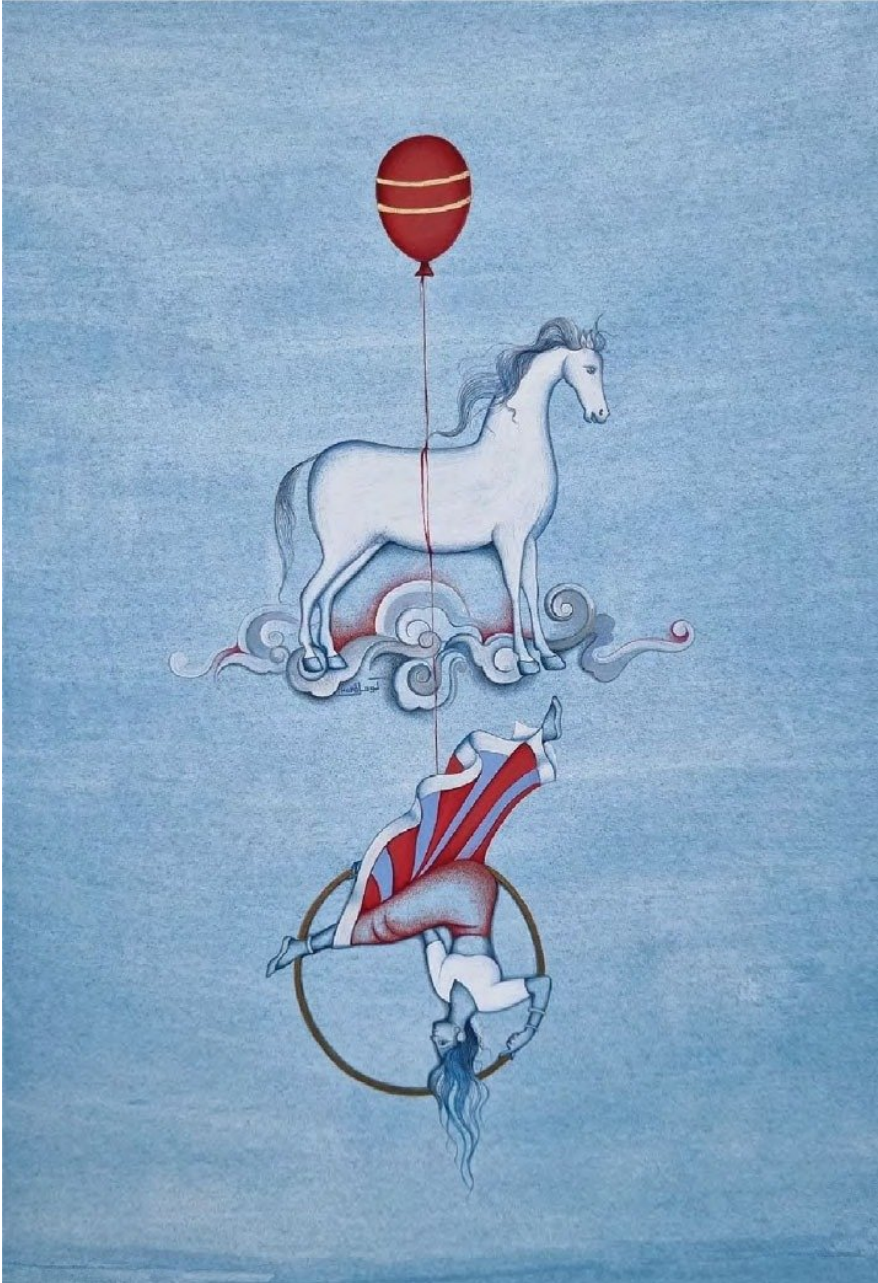

the  
art  
room.

**For more information:**

- ☎ +92 321 8627292
- ✉ info@theartroompk.com
- 🌐 theartroompk.com

📍 Karachi, Pakistan  
🕒 Mon - Sat | 11:00am - 9:00pm

- Komal Shahid Khan
- Encircle
- Medium:Gouache & Gold pigment  
on Wasli
- 8.5 x 15.5 inches
- Available

- Komal Shahid Khan
- The Illuminated Absence
- Medium:Gouache & Gold pigment  
on Wasli
- 8.5 x 15.5 inches
- Available

- Komal Shahid Khan
- Temptation
- Medium: Gouache and Gold pigment on wasli
- 8.5 x 15.5 inches
- Available

- Komal Shahid Khan
- The Gilded Fool
- Medium: Gouache and Gold pigment on wasli
- 18 x 13.5 inches
- Available

- Komal Shahid Khan
- Fool's Horizon
- Medium: Gouache and Gold pigment on wasli
- 19 x 11.5 inches
- Available

- Komal Shahid Khan
- Buoyed
- Medium: Gouache and Gold pigment on wasli
- 12 x 18 inches
- Available

- Komal Shahid Khan
- The Royal Satire
- Medium: Gouache and Gold pigment on wasli
- 16 x 23 inches
- Available