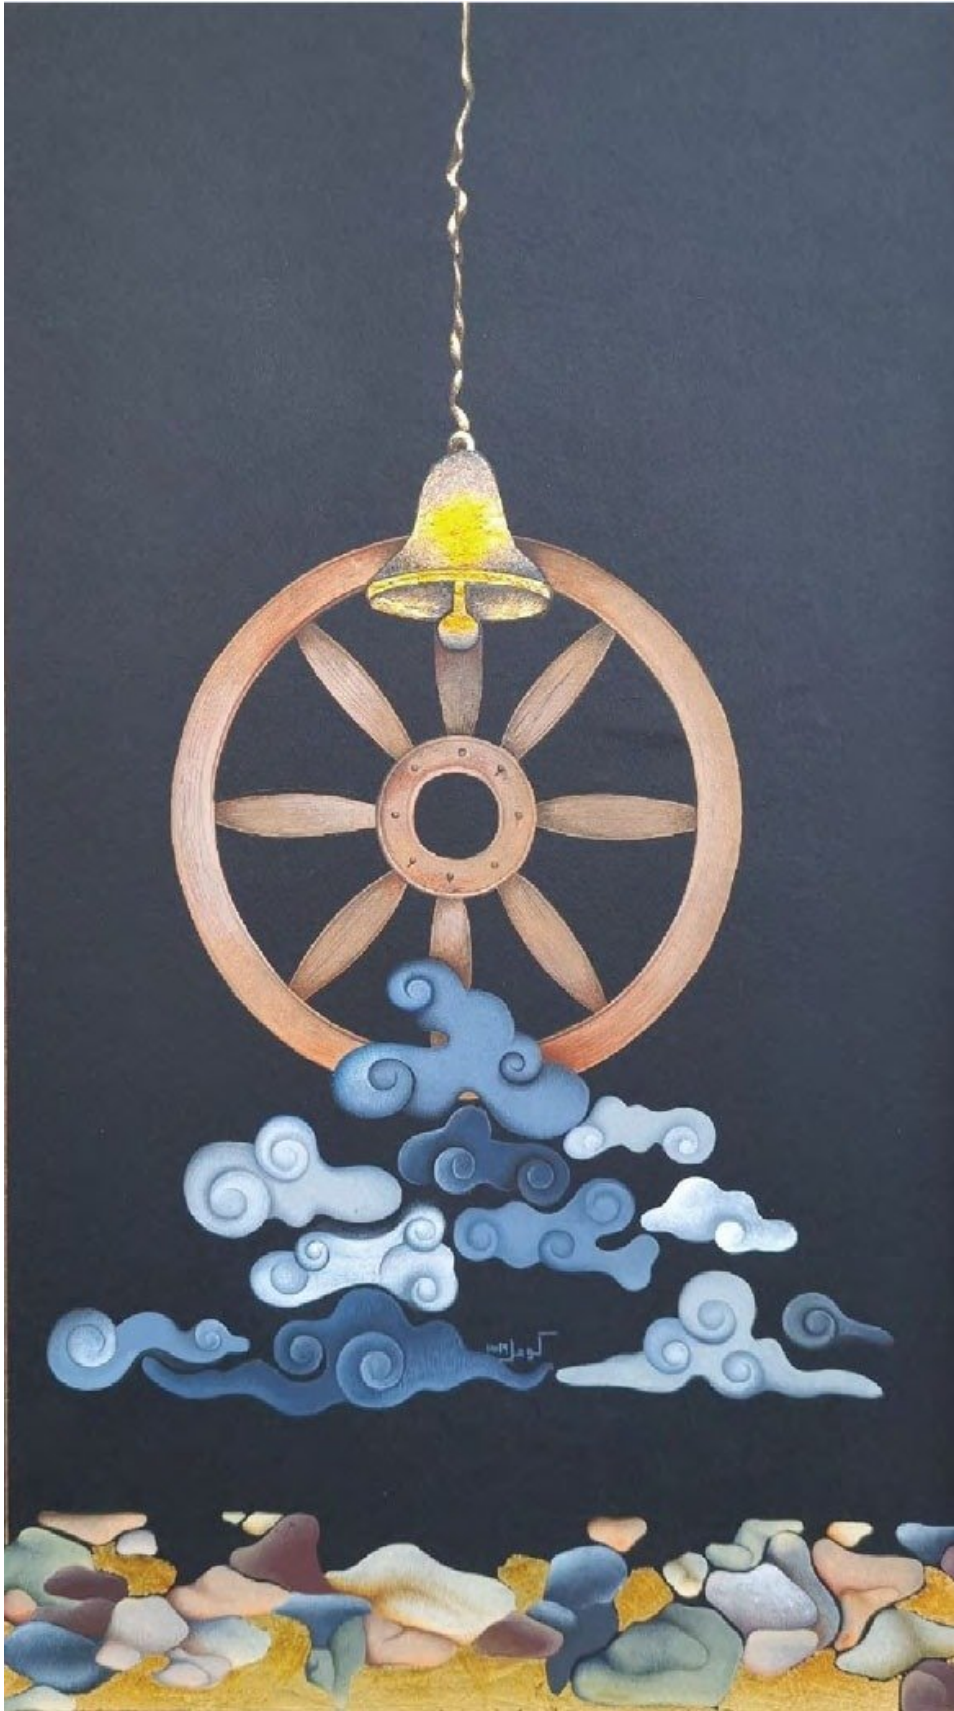

the
art
room.

For more information:

- ☎ +92 321 8627292
- ✉ info@theartroompk.com
- 🌐 theartroompk.com

📍 Karachi, Pakistan
🕒 Mon - Sat | 11:00am - 9:00pm

- Komal Shahid Khan
- Encircle
- Medium: Gouache & Gold pigment on Wasli
- 8.5 x 15.5 inches
- Available

- Komal Shahid Khan
- The Illuminated Absence
- Medium: Gouache & Gold pigment on Wasli
- 8.5 x 15.5 inches
- Available

- Komal Shahid Khan
- Temptation
- Medium: Gouache and Gold pigment on wasli
- 8.5 x 15.5 inches
- Available

- Komal Shahid Khan
- The Gilded Fool
- Medium: Gouache and Gold pigment on wasli
- 18 x 13.5 inches
- Available

- Komal Shahid Khan
- Fool's Horizon
- Medium: Gouache and Gold pigment on wasli
- 19 x 11.5 inches
- Available

- Komal Shahid Khan
- Buoyed
- Medium: Gouache and Gold pigment on wasli
- 12 x 18 inches
- Available

- Komal Shahid Khan
- The Royal Satire
- Medium: Gouache and Gold pigment on wasli
- 16 x 23 inches
- Available