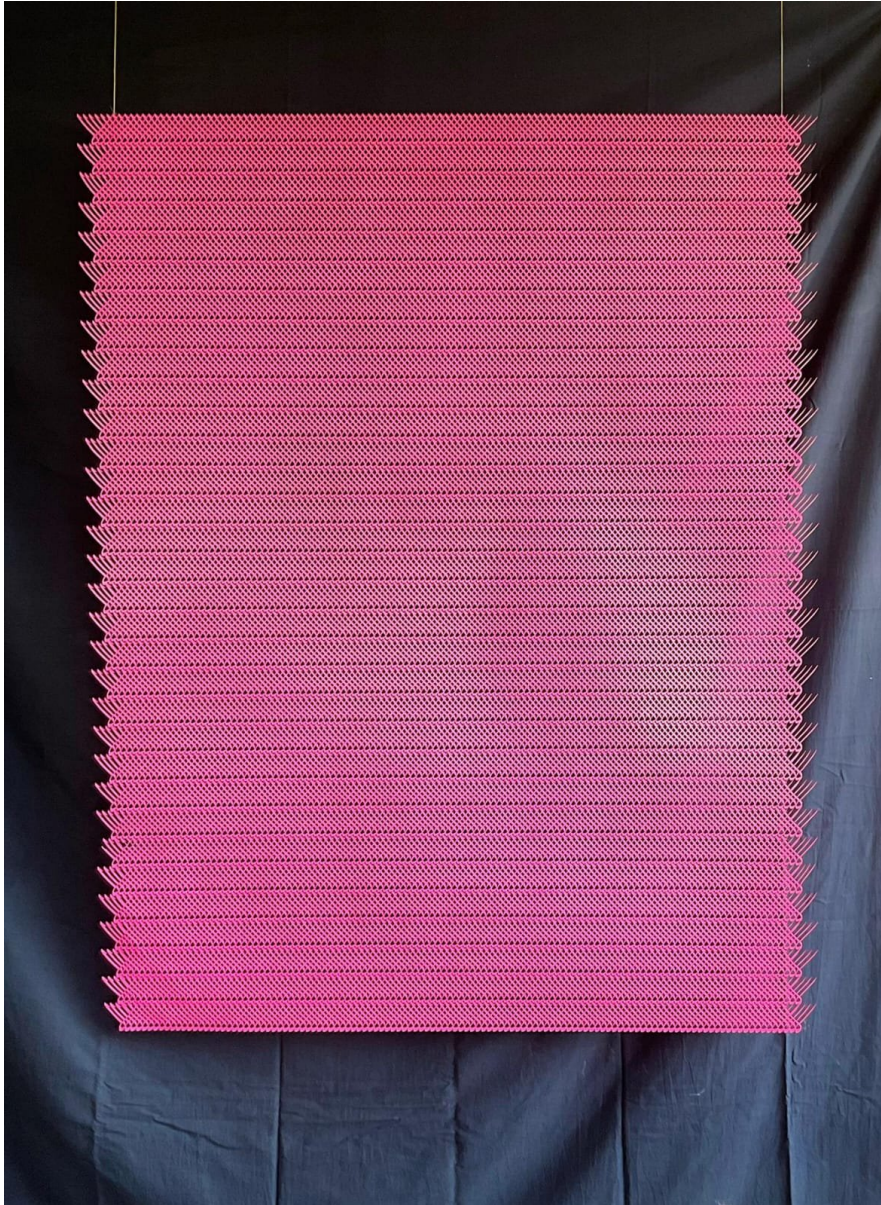

Shiblee Muneer

Untitled

**Medium: oven backed coating on 2mm
metal sheet**

Size: 60 x 48 inches

Available