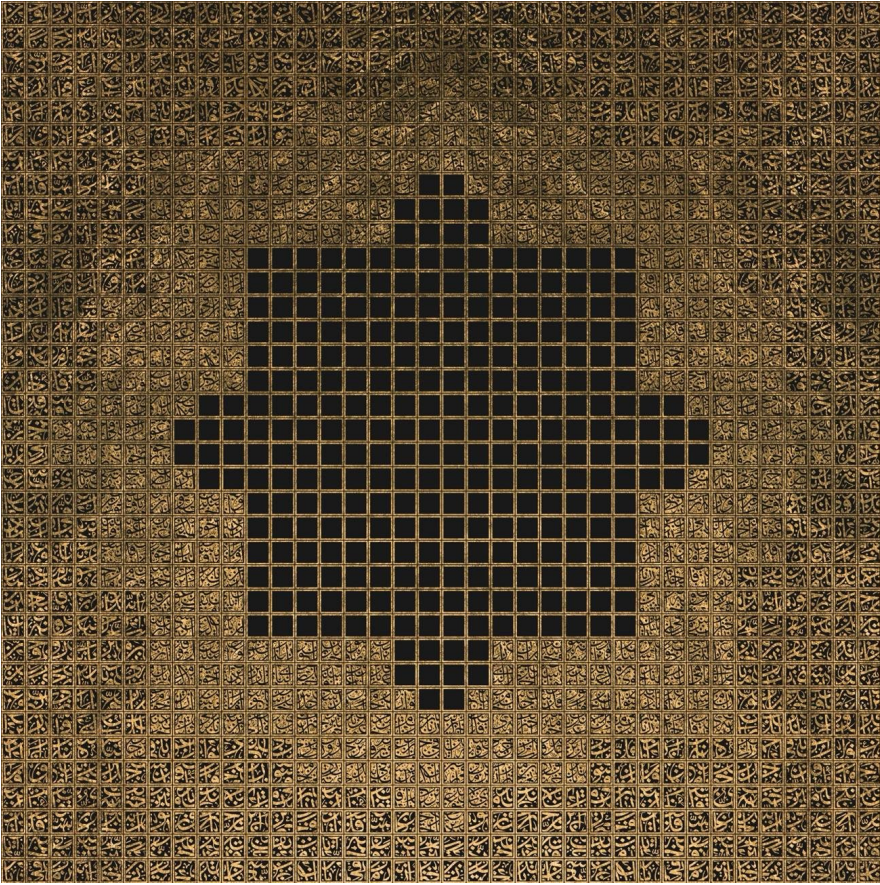

Size: 60 x 60 inches

Available

Shiblee Muneer

Untitled

**Medium: Gold leaf on black coated Paper
glazed with transparent resin**

Size: 30 x 40 inches

Available

Shiblee Muneer