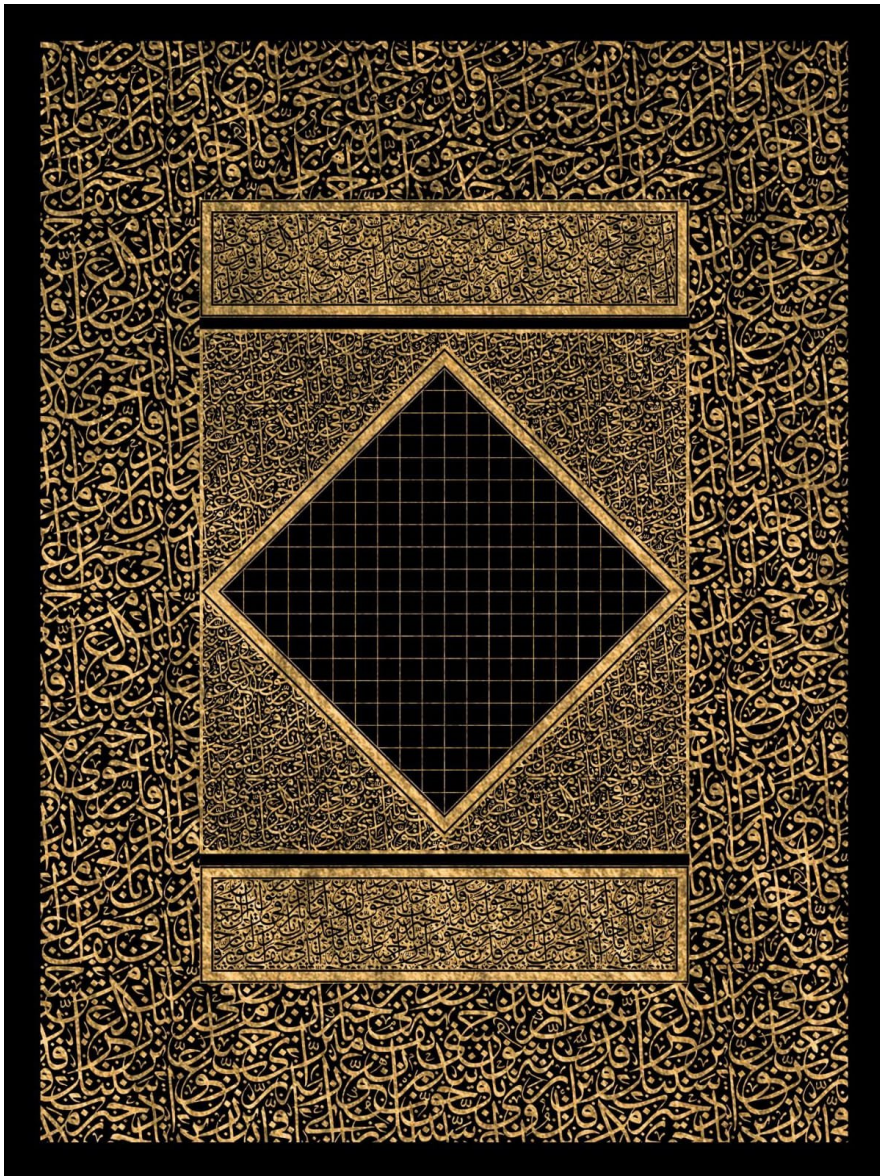

Shiblee Muneer

Untitled

Medium: Gold leaf on black coated canvas
glazed with transparent resin

Size: 36 x 48 inches

Available