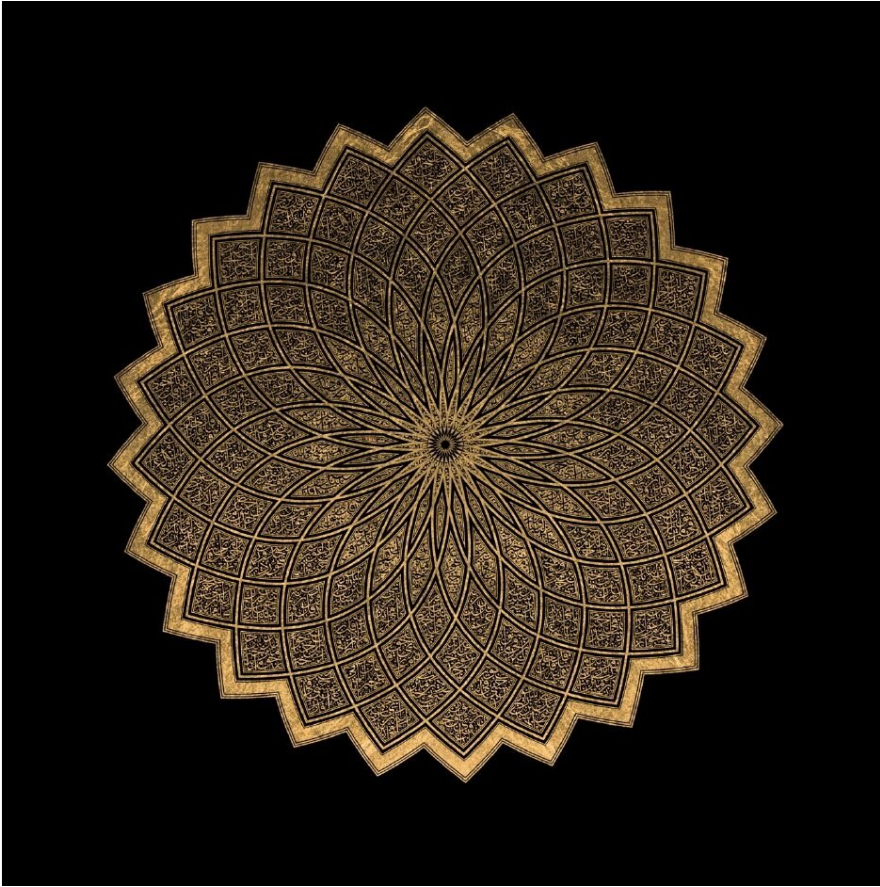

Size: 36 x 48 inches

Available

Shiblee Muneer

Untitled

**Medium: Gold leaf on black coated canvas
glazed with transparent resin**

Size: 60 x 60 inches

Available