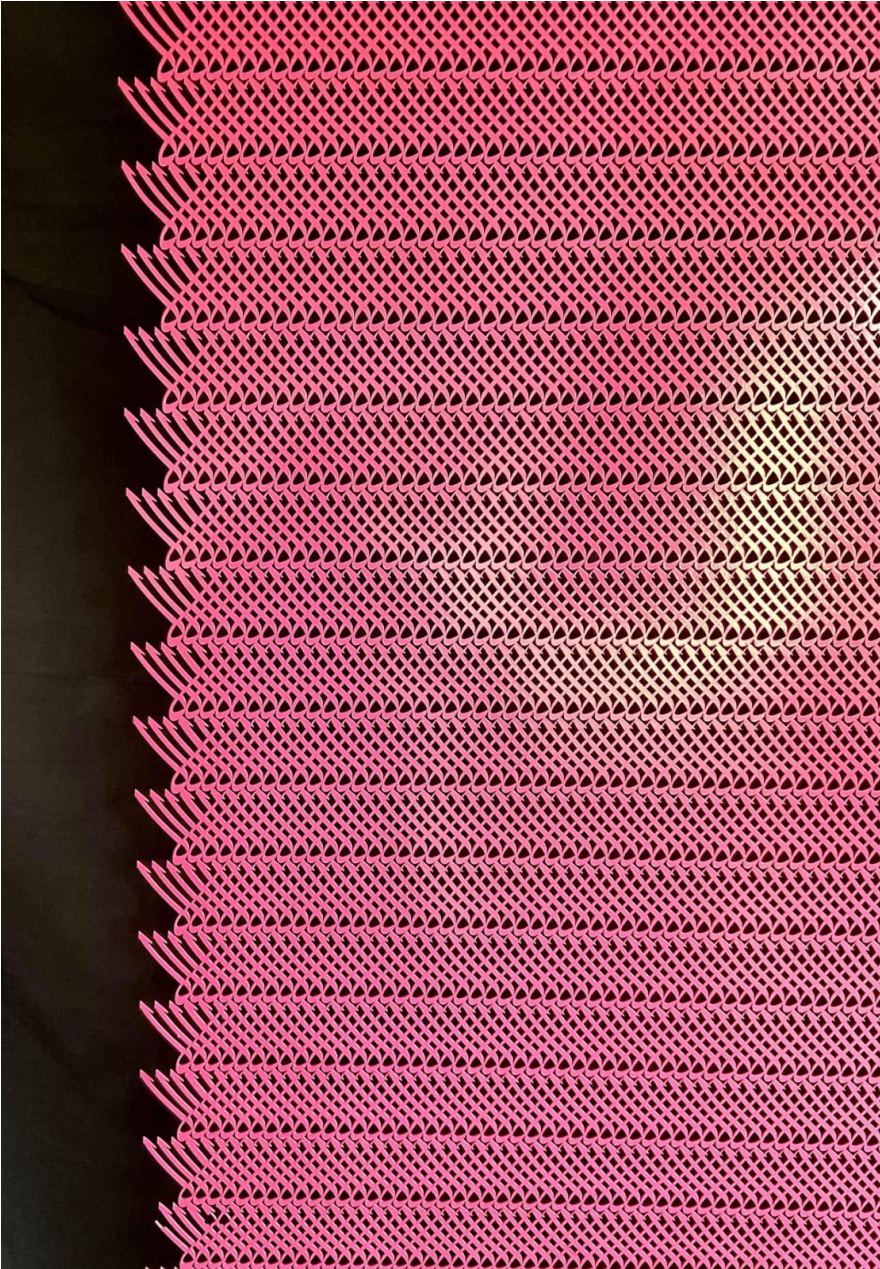

Size: 24 x 36 inches

Available

Shiblee Muneer

Untitled

**Medium: oven backed coating on 2mm
metal sheet**

Size: 60 x 48 inches

Available

Shiblee Muneer