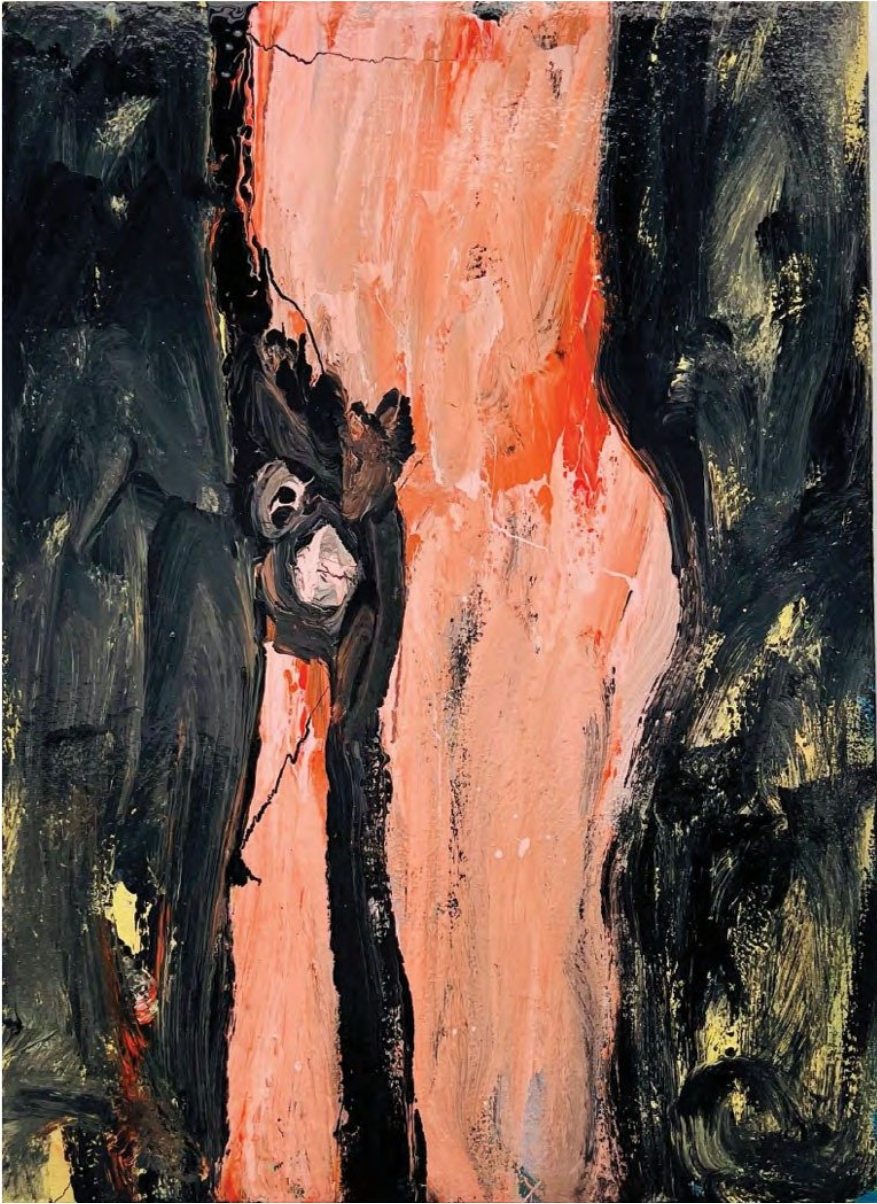

- **Abdullah Qureshi**
- **Desires Entangled**
- **54 x 54 inches**
- **Enamel Paint on canvas**
- **Available**

- **Abdullah Qureshi**
- **Masculinity, Being Enough I**
- **24 x 18 inches**
- **Enamel Paint on canvas**
- **Available**

- **Abdullah Qureshi**
- **Masculinity, Being Enough I**
- **24 x 18 inches**
- **Enamel Paint on canvas**
- **Available**

- **Abdullah Qureshi**
- **As I Draw Out a New Life**
- **54 x 54 inches**
- **Enamel Paint on canvas**
- **Available**